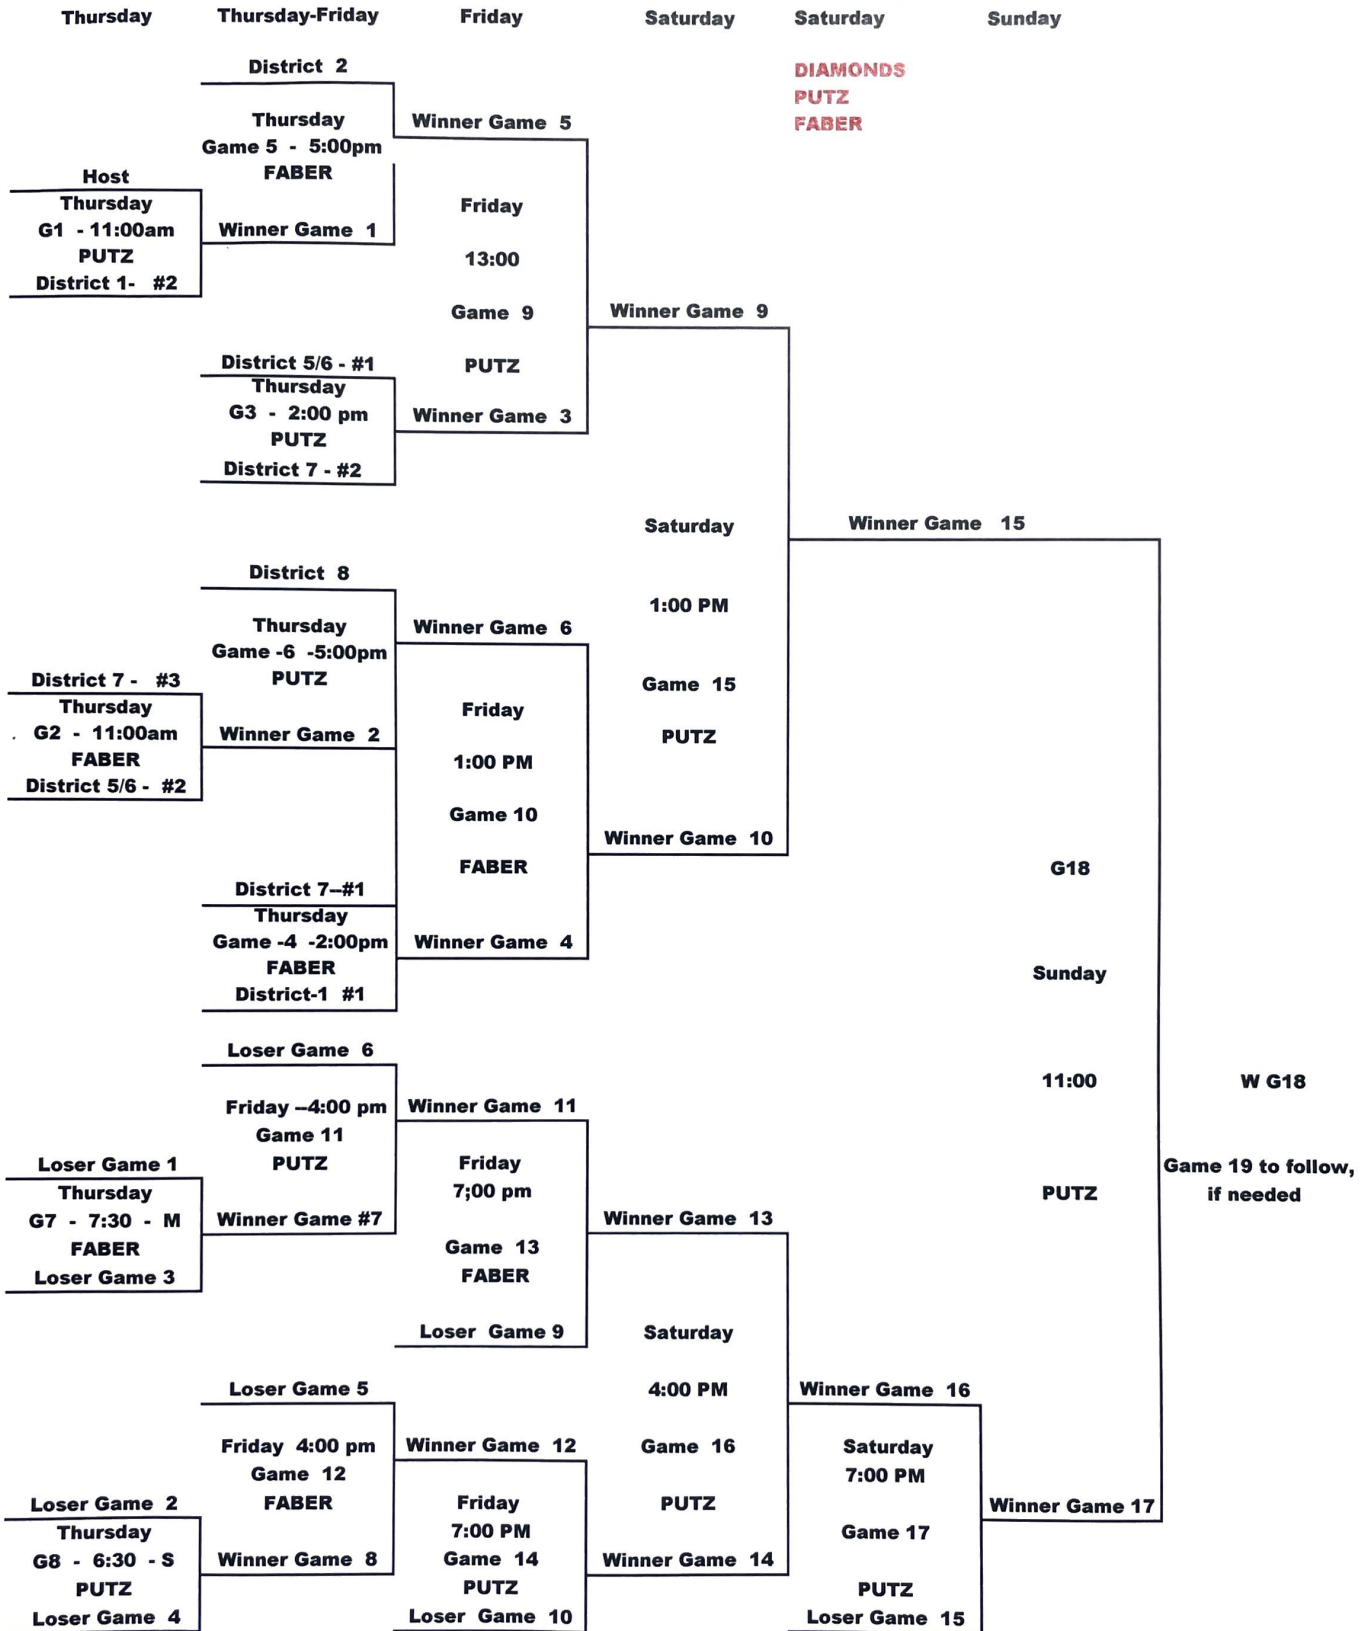

VFW State Baseball Tournament St. Cloud, Mn August 3-4-5-6-- 2023